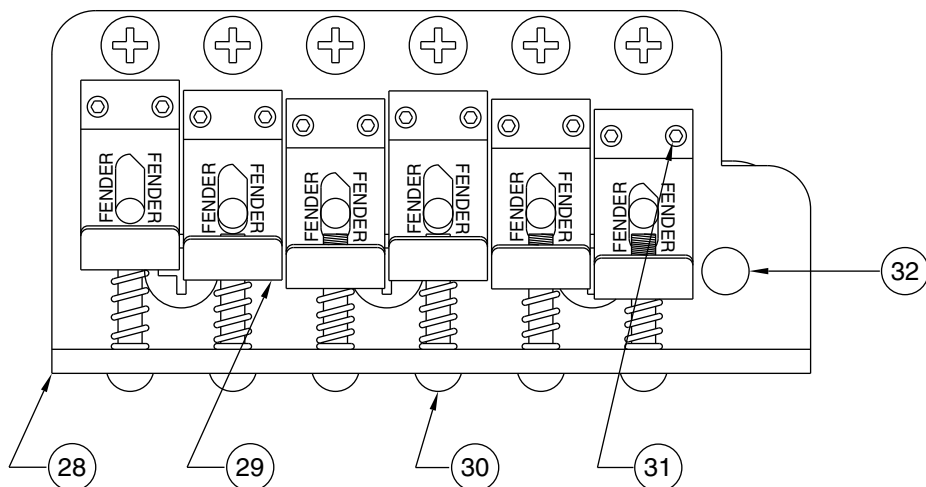

BRIDGE ASSEMBLY