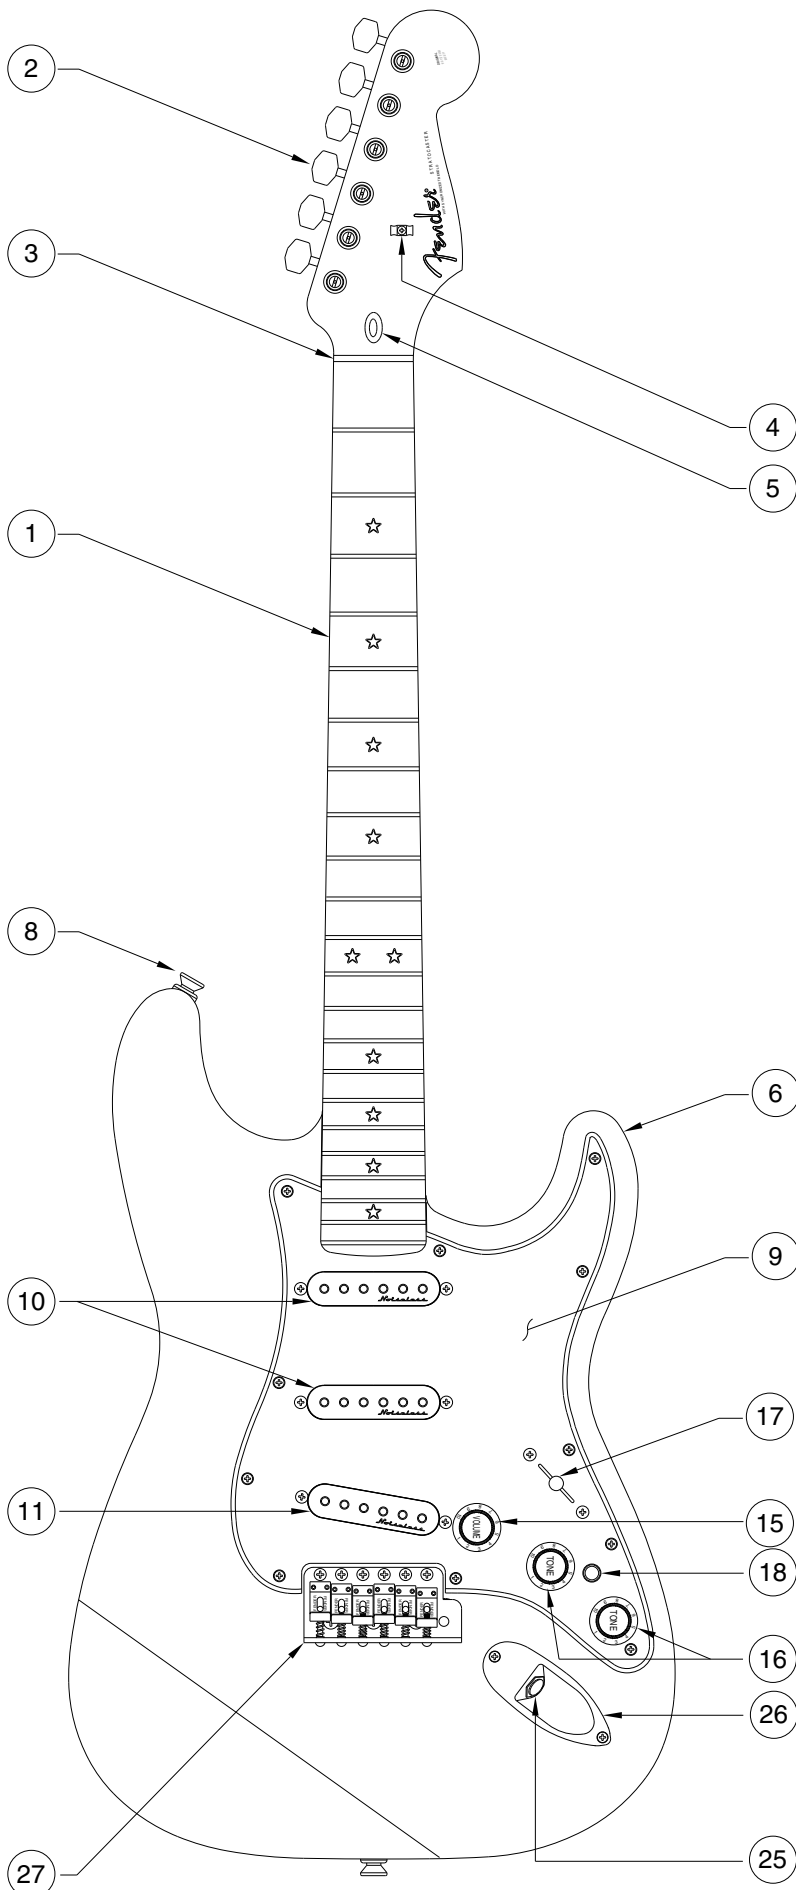

# RICHIE SAMBORA STRATOCASTER 0102602

Body Part Number	
0053852500	3 Tone Sunburst
0053852540	Fiesta Red
0053852541	Vintage White

### 5 WAY SWITCH POSITION

5	4	3	2	1	SWITCH POSITION
					←
					← NECK PICKUP
					← MIDDLE PICKUP
					← BRIDGE PICKUP
	← PICKUP IS ON				← PICKUP IS OFF