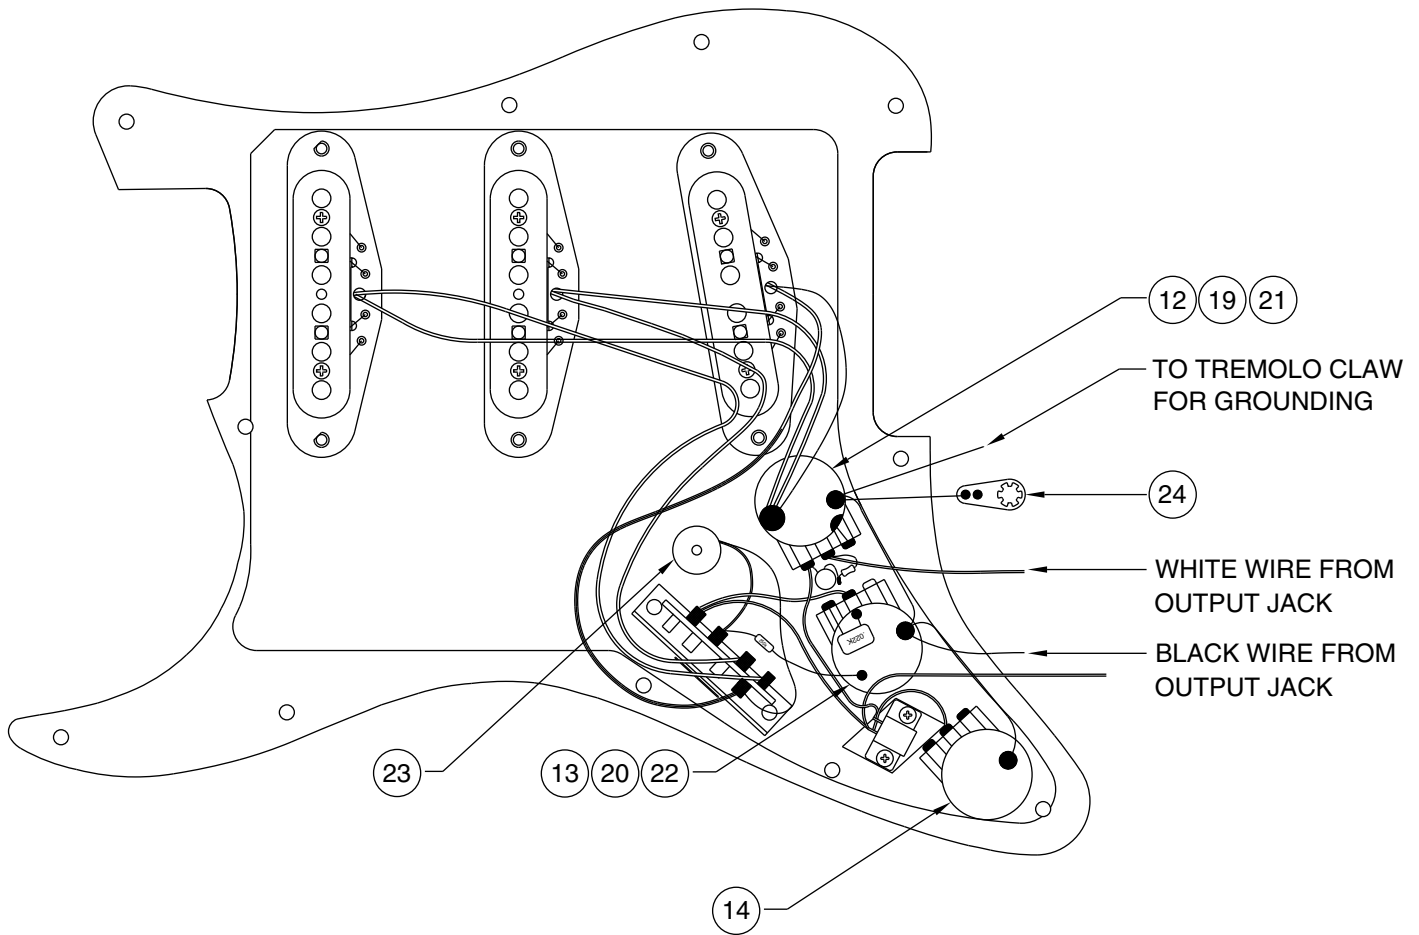

RICHIE SAMBORA STRATOCASTER 0102602

PICKGUARD ASSEMBLY